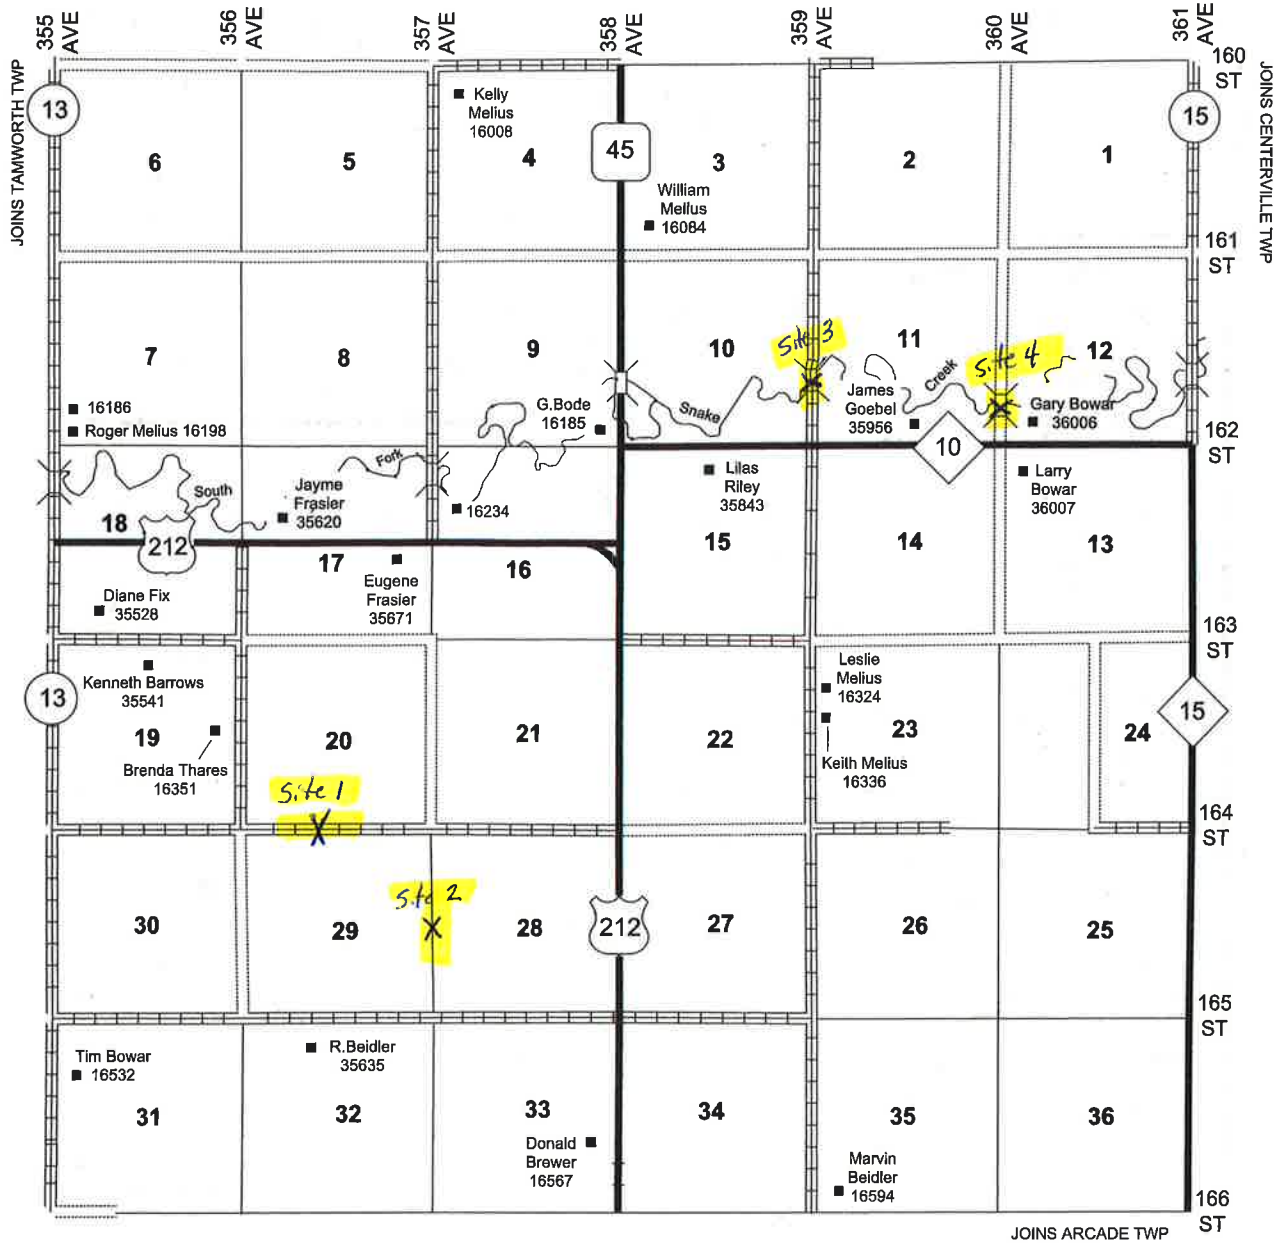

# LAFOON TWP

## RESIDENT

T 118 N

R 68 W

LAND OWNER & RURAL RESIDENT MAPS

R72W	R71W	R70W	R69W	R68W	R67W	R66W
SHERMAN	CLARK	ENTERPRISE	FREEDOM	EMERSON	FAIRVIEW	UNION
ELROY	O'NEIL	SARATOGA	PULASKI	MYRON	DEVOE	WESLEY
SENECA	LATHAM	BRYANT	TAMWORTH	<b>LAFOON</b>	CENTERVILLE	PIONEER
ELLISVILLE	THIRTEEN	IRVING	ORIENT	ARCADE	HILLSDALE	ZELL

T1120N T119N T118N T117N